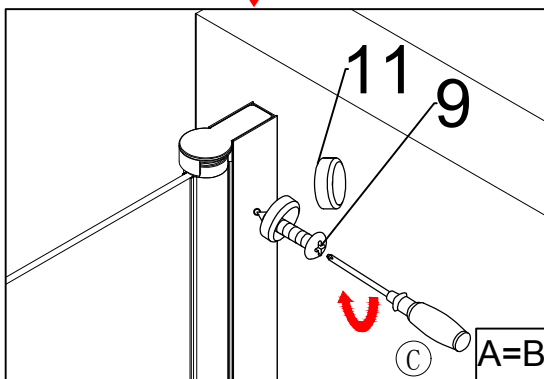

Installation manual

INSTALLATION ACCESSORIES LIST

NO.	NAME	QTY	UNIT	NO.	NAME	QTY	UNIT	NO.	NAME	QTY	UNIT
①	Left movable glass	1	PCS	⑨	ST4*12	6	PCS	⑯	Right movable glass	1	PCS
②	Against the wall aluminum	2	PCS	⑩	ST4*40	9	PCS	⑰	Aluminum alloy corner plastic press	1	PCS
③	Magnetic stripe	2	PCS	⑪	Decorative covers	6	PCS				
⑥	Aluminum alloy for bottom water	2	PCS	⑫	Door handle	2	PCS				
⑦	The water-proof strip is under water	2	PCS	⑭	Aluminum alloy block 2	1	PC				
⑧	Plastic expansion pipe	9	PCS	⑮	Plastic cover for rotating shaft	2	PCS				

Tools for installation

step1:

②

Step2:

Step3:

Step4:

5

Step5: