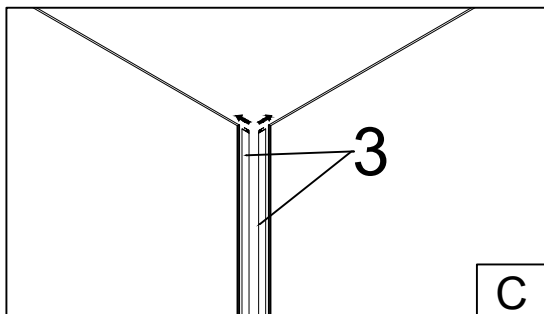

Installation manual

INSTALLATION ACCESSORIES LIST

NO.	NAME	QTY	UNIT	NO.	NAME	QTY	UNIT	NO.	NAME	QTY	UNIT
①	Left movable glass	1	PCS	⑨	ST4*12	6	PCS	⑯	Right movable glass	1	PCS
②	Against the wall aluminum	2	PCS	⑩	ST4*40	9	PCS	⑰	Aluminum alloy corner plastic press	1	PCS
③	Magnetic stripe	2	PCS	⑪	Decorative covers	6	PCS				
⑥	Aluminum alloy for bottom water	2	PCS	⑫	Door handle	2	PCS				
⑦	The water-proof strip is under water	2	PCS	⑭	Aluminum alloy block 2	1	PC				
⑧	Plastic expansion pipe	9	PCS	⑮	Plastic cover for rotating shaft	2	PCS				

Tools for installation

step1:

②

Step2:

Step3:

Step4:

5

Step5: