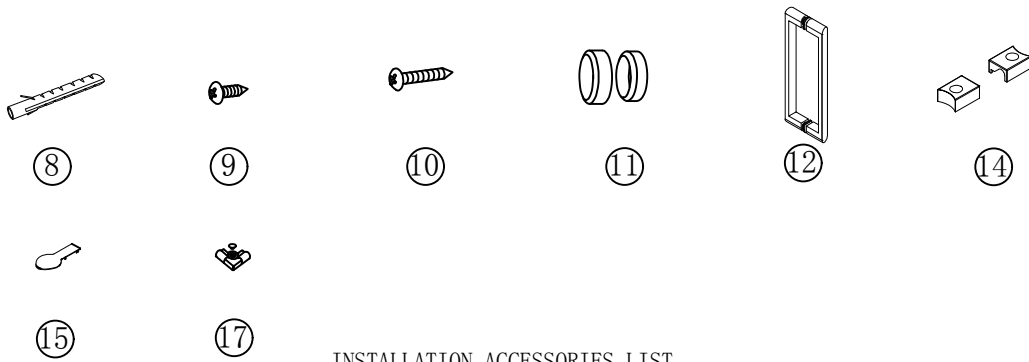

Ravenna 24

2  X1	3  6mm X1	4  8mm X1	5  X1	1  X1
6  X1	7  X1	8  X9	9  X3	
10  X9	11  X3	12  X1	13  X1	
14  X1	15  X1	DWA195 A door packing (left)		

17  X1
Corner accessories package

2  X1	3  6mm X1	4  8mm X1	5  X1	16  X1
6  X1	7  X1	8  X9	9  X3	
10  X9	11  X3	12  X1	13  X1	
14  X1	15  X1	DWA195 A door packing (right)		

Installation manual

INSTALLATION ACCESSORIES LIST

NO.	NAME	QTY	UNIT	NO.	NAME	QTY	UNIT	NO.	NAME	QTY	UNIT
①	Left movable glass	1	PCS	⑨	ST4*12	6	PCS	⑯	Right movable glass	1	PCS
②	Against the wall aluminum	2	PCS	⑩	ST4*40	9	PCS	⑰	Aluminum alloy corner plastic press	1	PCS
③	Magnetic stripe	2	PCS	⑪	Decorative covers	6	PCS				
⑥	Aluminum alloy for bottom water	2	PCS	⑫	Door handle	2	PCS				
⑦	The water-proof strip is under water	2	PCS	⑭	Aluminum alloy block 2	1	PC				
⑧	Plastic expansion pipe	9	PCS	⑮	Plastic cover for rotating shaft	2	PCS				