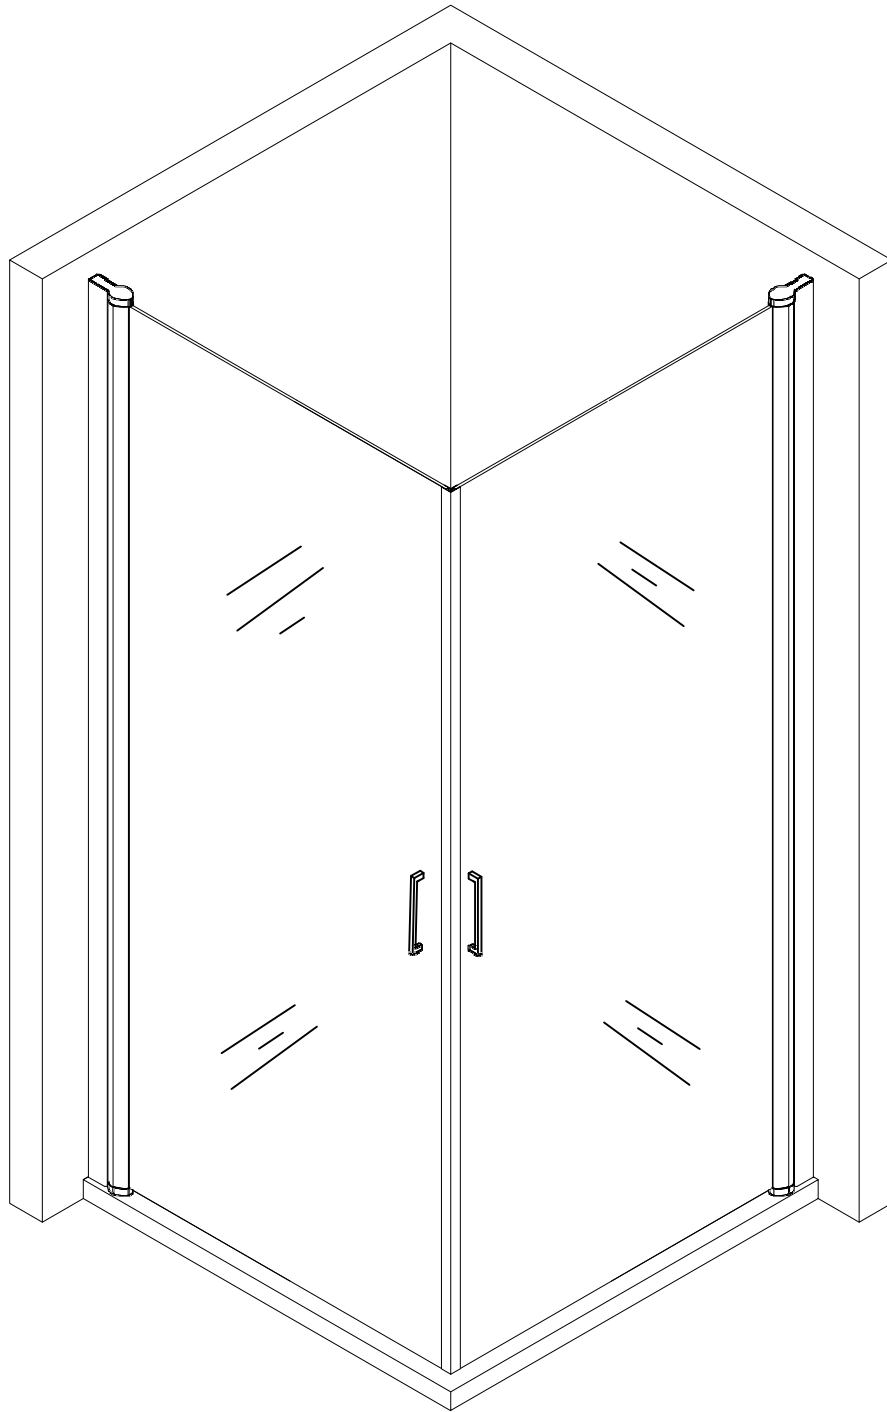

Ravenna 24

2  X1	3  6mm X1	4  8mm X1	5  X1	1  X1
6  X1	7  X1	8  X9	9  X3	
10  X9	11  X3	12  X1	13  X1	
14  X1	15  X1	DWA195 A door packing (left)		

17  X1
Corner accessories package

2  X1	3  6mm X1	4  8mm X1	5  X1	16  X1
6  X1	7  X1	8  X9	9  X3	
10  X9	11  X3	12  X1	13  X1	
14  X1	15  X1	DWA195 A door packing (right)		

Installation manual

INSTALLATION ACCESSORIES LIST

NO.	NAME	QTY	UNIT	NO.	NAME	QTY	UNIT	NO.	NAME	QTY	UNIT
①	Left movable glass	1	PCS	⑨	ST4*12	6	PCS	⑯	Right movable glass	1	PCS
②	Against the wall aluminum	2	PCS	⑩	ST4*40	9	PCS	⑰	Aluminum alloy corner plastic press	1	PCS
③	Magnetic stripe	2	PCS	⑪	Decorative covers	6	PCS				
⑥	Aluminum alloy for bottom water	2	PCS	⑫	Door handle	2	PCS				
⑦	The water-proof strip is under water	2	PCS	⑭	Aluminum alloy block 2	1	PC				
⑧	Plastic expansion pipe	9	PCS	⑮	Plastic cover for rotating shaft	2	PCS				