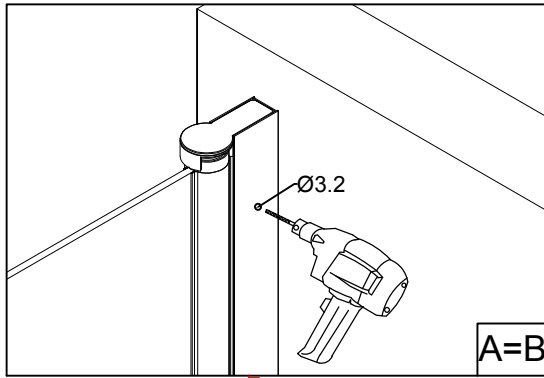

Installation manual

INSTALLATION ACCESSORIES LIST

NO.	NAME	QTY	UNIT	NO.	NAME	QTY	UNIT	NO.	NAME	QTY	UNIT
①	Left movable glass	1	PCS	⑨	ST4*12	6	PCS	⑯	Right movable glass	1	PCS
②	Against the wall aluminum	2	PCS	⑩	ST4*40	9	PCS	⑰	Aluminum alloy corner plastic press	1	PCS
③	Magnetic stripe	2	PCS	⑪	Decorative covers	6	PCS				
⑥	Aluminum alloy for bottom water	2	PCS	⑫	Door handle	2	PCS				
⑦	The water-proof strip is under water	2	PCS	⑭	Aluminum alloy block 2	1	PC				
⑧	Plastic expansion pipe	9	PCS	⑮	Plastic cover for rotating shaft	2	PCS				

Tools for installation

step1:

②

Step2:

Step3:

Step4:

5

Step5: