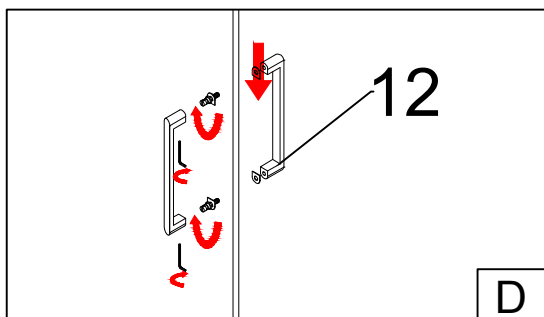

Installation manual

INSTALLATION ACCESSORIES LIST

NO.	NAME	QTY	UNIT	NO.	NAME	QTY	UNIT	NO.	NAME	QTY	UNIT
①	Left movable glass	1	PCS	⑨	ST4*12	6	PCS	⑯	Right movable glass	1	PCS
②	Against the wall aluminum	2	PCS	⑩	ST4*40	9	PCS	⑰	Aluminum alloy corner plastic press	1	PCS
③	Magnetic stripe	2	PCS	⑪	Decorative covers	6	PCS				
⑥	Aluminum alloy for bottom water	2	PCS	⑫	Door handle	2	PCS				
⑦	The water-proof strip is under water	2	PCS	⑭	Aluminum alloy block 2	1	PC				
⑧	Plastic expansion pipe	9	PCS	⑮	Plastic cover for rotating shaft	2	PCS				

Tools for installation

step1:

②

Step2:

Step3:

Step4:

5

Step5: