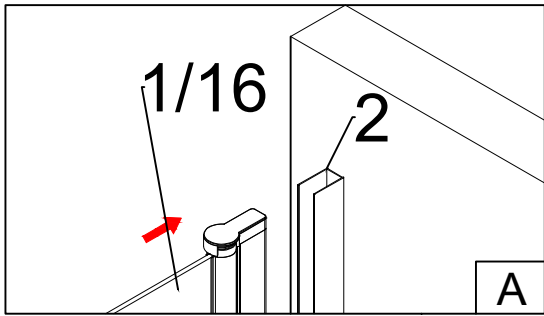

Installation manual

INSTALLATION ACCESSORIES LIST

NO.	NAME	QTY	UNIT	NO.	NAME	QTY	UNIT	NO.	NAME	QTY	UNIT
①	Left movable glass	1	PCS	⑨	ST4*12	6	PCS	⑯	Right movable glass	1	PCS
②	Against the wall aluminum	2	PCS	⑩	ST4*40	9	PCS	⑰	Aluminum alloy corner plastic press	1	PCS
③	Magnetic stripe	2	PCS	⑪	Decorative covers	6	PCS				
⑥	Aluminum alloy for bottom water	2	PCS	⑫	Door handle	2	PCS				
⑦	The water-proof strip is under water	2	PCS	⑭	Aluminum alloy block 2	1	PC				
⑧	Plastic expansion pipe	9	PCS	⑮	Plastic cover for rotating shaft	2	PCS				

Tools for installation

step1:

②

Step2:

Step3:

Step4:

5

Step5: