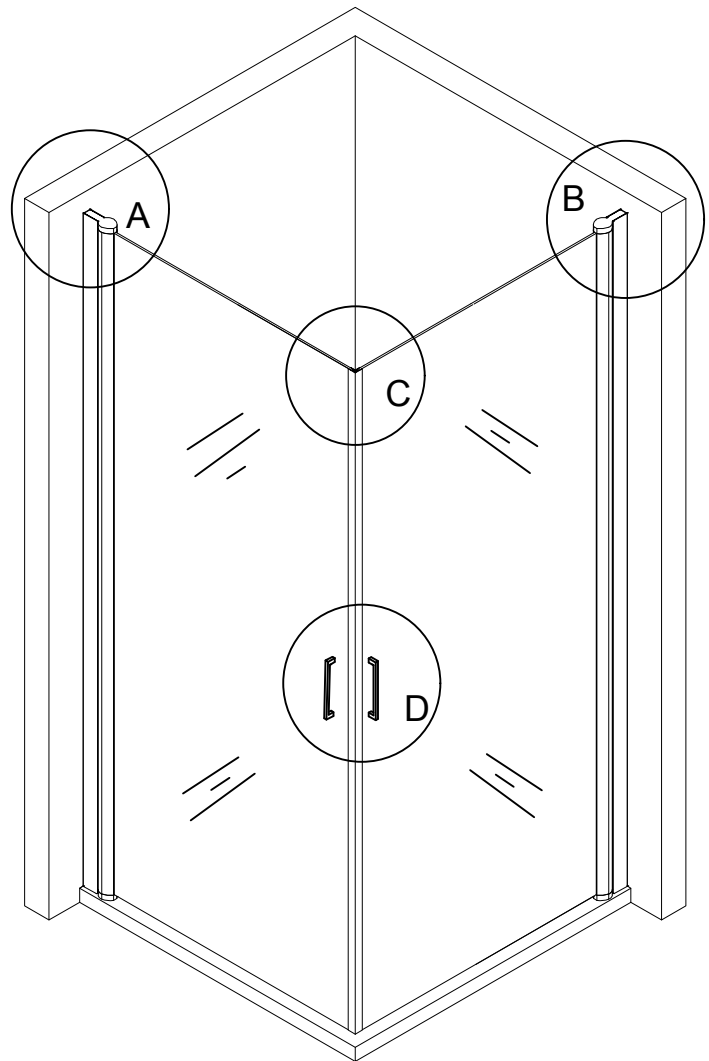

Installation manual

INSTALLATION ACCESSORIES LIST

NO.	NAME	QTY	UNIT	NO.	NAME	QTY	UNIT	NO.	NAME	QTY	UNIT
①	Left movable glass	1	PCS	⑨	ST4*12	6	PCS	⑯	Right movable glass	1	PCS
②	Against the wall aluminum	2	PCS	⑩	ST4*40	9	PCS	⑰	Aluminum alloy corner plastic press	1	PCS
③	Magnetic stripe	2	PCS	⑪	Decorative covers	6	PCS				
⑥	Aluminum alloy for bottom water	2	PCS	⑫	Door handle	2	PCS				
⑦	The water-proof strip is under water	2	PCS	⑭	Aluminum alloy block 2	1	PC				
⑧	Plastic expansion pipe	9	PCS	⑮	Plastic cover for rotating shaft	2	PCS				

Tools for installation

step1:

②

Step2:

Step3:

Step4:

5

Step5: