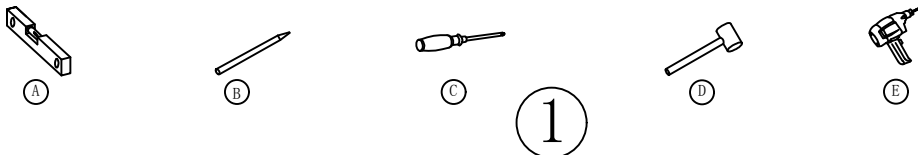

NO.	NAME	QTY	UNIT	NO.	NAME	QTY	UNIT	NO.	NAME	QTY	UNIT
①	Left movable glass	1	PCS	⑨	ST4*12	6	PCS	⑯	Right movable glass	1	PCS
②	Against the wall aluminum	2	PCS	⑩	ST4*40	9	PCS	⑰	Aluminum alloy corner plastic press	1	PCS
③	Magnetic stripe	2	PCS	⑪	Decorative covers	6	PCS				
⑥	Aluminum alloy for bottom water	2	PCS	⑫	Door handle	2	PCS				
⑦	The water-proof strip is under water	2	PCS	⑭	Aluminum alloy block 2	1	PC				
⑧	Plastic expansion pipe	9	PCS	⑮	Plastic cover for rotating shaft	2	PCS				

Tools for installation