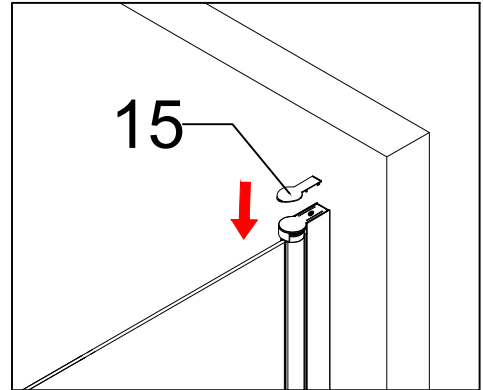

Installation manual

INSTALLATION ACCESSORIES LIST

NO.	NAME	QTY	UNIT	NO.	NAME	QTY	UNIT	NO.	NAME	QTY	UNIT
①	Left movable glass	1	PCS	⑨	ST4*12	6	PCS	⑯	Right movable glass	1	PCS
②	Against the wall aluminum	2	PCS	⑩	ST4*40	9	PCS	⑰	Aluminum alloy corner plastic press	1	PCS
③	Magnetic stripe	2	PCS	⑪	Decorative covers	6	PCS				
⑥	Aluminum alloy for bottom water	2	PCS	⑫	Door handle	2	PCS				
⑦	The water-proof strip is under water	2	PCS	⑭	Aluminum alloy block 2	1	PC				
⑧	Plastic expansion pipe	9	PCS	⑮	Plastic cover for rotating shaft	2	PCS				

Tools for installation

step1:

②

Step2:

Step3:

Step4:

5

Step5: