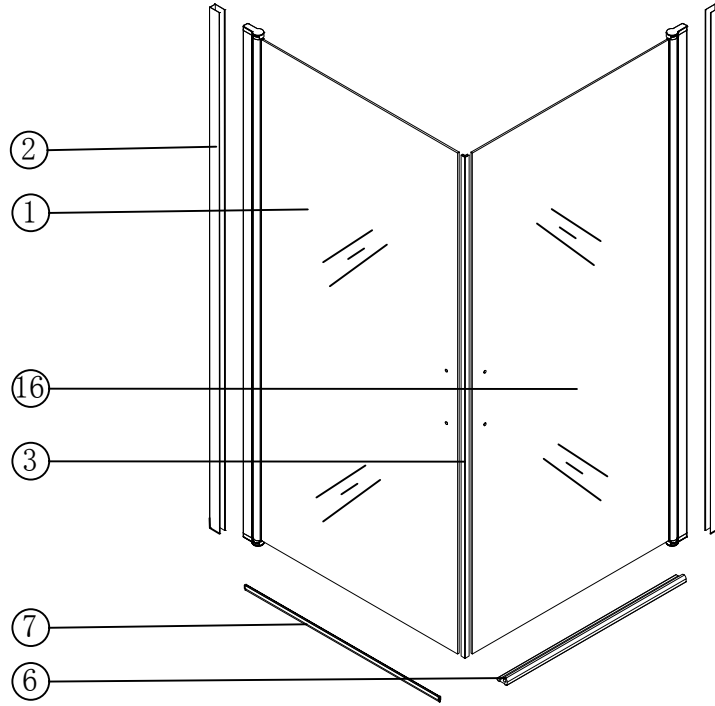

Ravenna 24

2  X1	3  6mm X1	4  8mm X1	5  X1	1  X1
6  X1	7  X1	8  X9	9  X3	
10  X9	11  X3	12  X1	13  X1	
14  X1	15  X1	DWA195 A door packing (left)		

17  X1
Corner accessories package

2  X1	3  6mm X1	4  8mm X1	5  X1	16  X1
6  X1	7  X1	8  X9	9  X3	
10  X9	11  X3	12  X1	13  X1	
14  X1	15  X1	DWA195 A door packing (right)		

Installation manual

INSTALLATION ACCESSORIES LIST

NO.	NAME	QTY	UNIT	NO.	NAME	QTY	UNIT	NO.	NAME	QTY	UNIT
①	Left movable glass	1	PCS	⑨	ST4*12	6	PCS	⑯	Right movable glass	1	PCS
②	Against the wall aluminum	2	PCS	⑩	ST4*40	9	PCS	⑰	Aluminum alloy corner plastic press	1	PCS
③	Magnetic stripe	2	PCS	⑪	Decorative covers	6	PCS				
⑥	Aluminum alloy for bottom water	2	PCS	⑫	Door handle	2	PCS				
⑦	The water-proof strip is under water	2	PCS	⑭	Aluminum alloy block 2	1	PC				
⑧	Plastic expansion pipe	9	PCS	⑮	Plastic cover for rotating shaft	2	PCS				